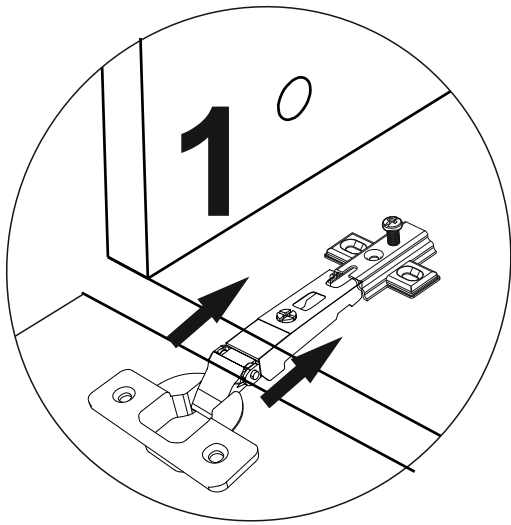

ATTENTION !!

Minifix is the main connection material used in Decortie products. Before starting assembly, please check the drawings below.

ACCESSORY LIST

A02 Minifix k18  16x	A03 Minifix M10  16x	A10 18 mm byz  16x	Z39  4x
C04  2x	C02 sdb menteşe  2x	A40 çivi  12x	A09 3.5x18  24x

GENERAL VIEW

1

2

3

4

5

6

7

A= to connect the hinge to the door
 B= to arrange the door

arrows to show the directions for arrangement of doors.

Have you seen our other products?

www.decorotika.com

Have you seen our other products?

www.decorotika.com