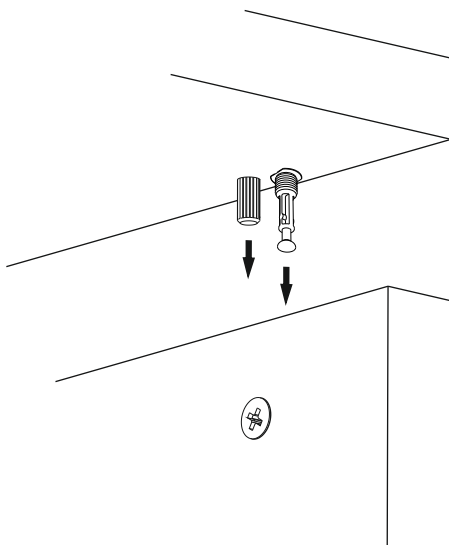

ATTENTION !!

Minifix is the main connection material used in Decortie products. Before starting assembly, please check the drawings below.

ACCESSORY LIST

A02 Minifix k18  16x	A03 Minifix M10  16x	A10 18 mm byz  16x	Z39  4x
C04  2x	C02 sdb menteşe  2x	A40 çivi  12x	A09 3.5x18  24x