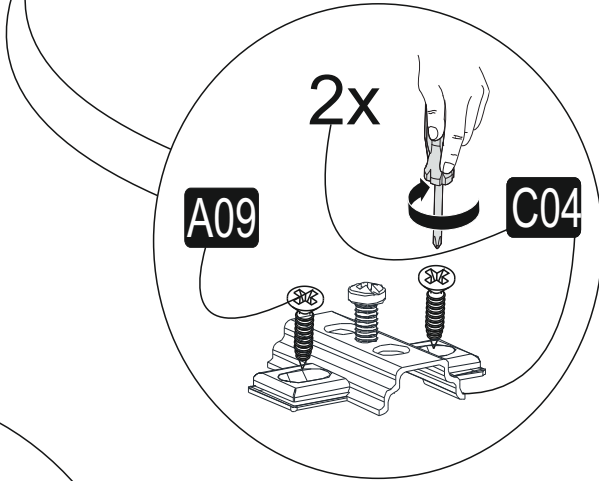

ATTENTION !!

Minifix is the main connection material used in Decortie products. Before starting assembly, please check the drawings below.

ACCESSORY LIST

A02 Minifix k18  16x	A03 Minifix M10  16x	A10 18 mm byz  16x	Z39  4x
C04  2x	C02 sdb menteşe  2x	A40 çivi  12x	A09 3.5x18  24x

GENERAL VIEW

1

2

3

4

5

6

7

A= to connect the hinge to the door
 B= to arrange the door

arrows to show the directions for arrangement of doors.

Have you seen our other products?

www.decorotika.com

Have you seen our other products?

www.decorotika.com