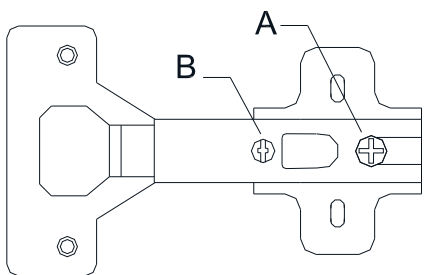

ATTENTION !!

Minifix is the main connection material used in Decortie products. Before starting assembly, please check the drawings below.

ACCESSORY LIST

A02 Minifix k18  16x	A03 Minifix M10  16x	A10 18 mm byz  16x	Z39  4x
C04  2x	C02 sdb menteşe  2x	A40 çivi  12x	A09 3.5x18  24x

GENERAL VIEW

1

2

3

4

5

6

7

A= to connect the hinge to the door
 B= to arrange the door

arrows to show the directions for arrangement of doors.

Have you seen our other products?

www.decorotika.com

Have you seen our other products?

www.decorotika.com