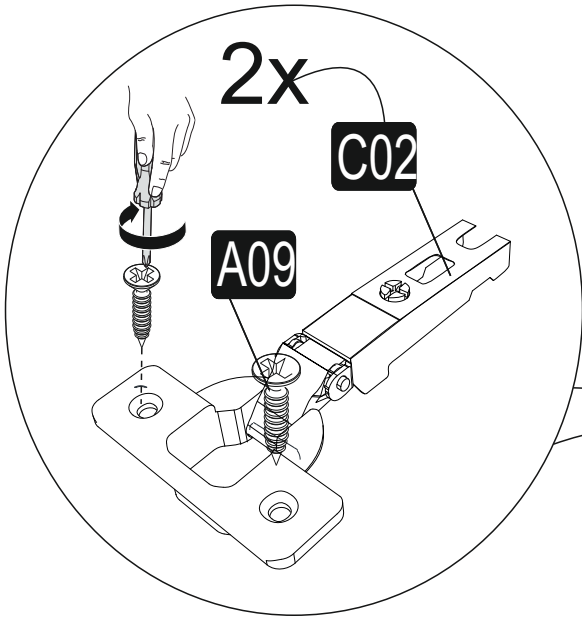

ATTENTION !!

Minifix is the main connection material used in Decortie products. Before starting assembly, please check the drawings below.

ACCESSORY LIST

A02 Minifix k18  16x	A03 Minifix M10  16x	A10 18 mm byz  16x	Z39  4x
C04  2x	C02 sdb menteşe  2x	A40 çivi  12x	A09 3.5x18  24x

GENERAL VIEW

1

2

3

4

5

6

7

A= to connect the hinge to the door
 B= to arrange the door

arrows to show the directions for arrangement of doors.

Have you seen our other products?

www.decorotika.com

Have you seen our other products?

www.decorotika.com