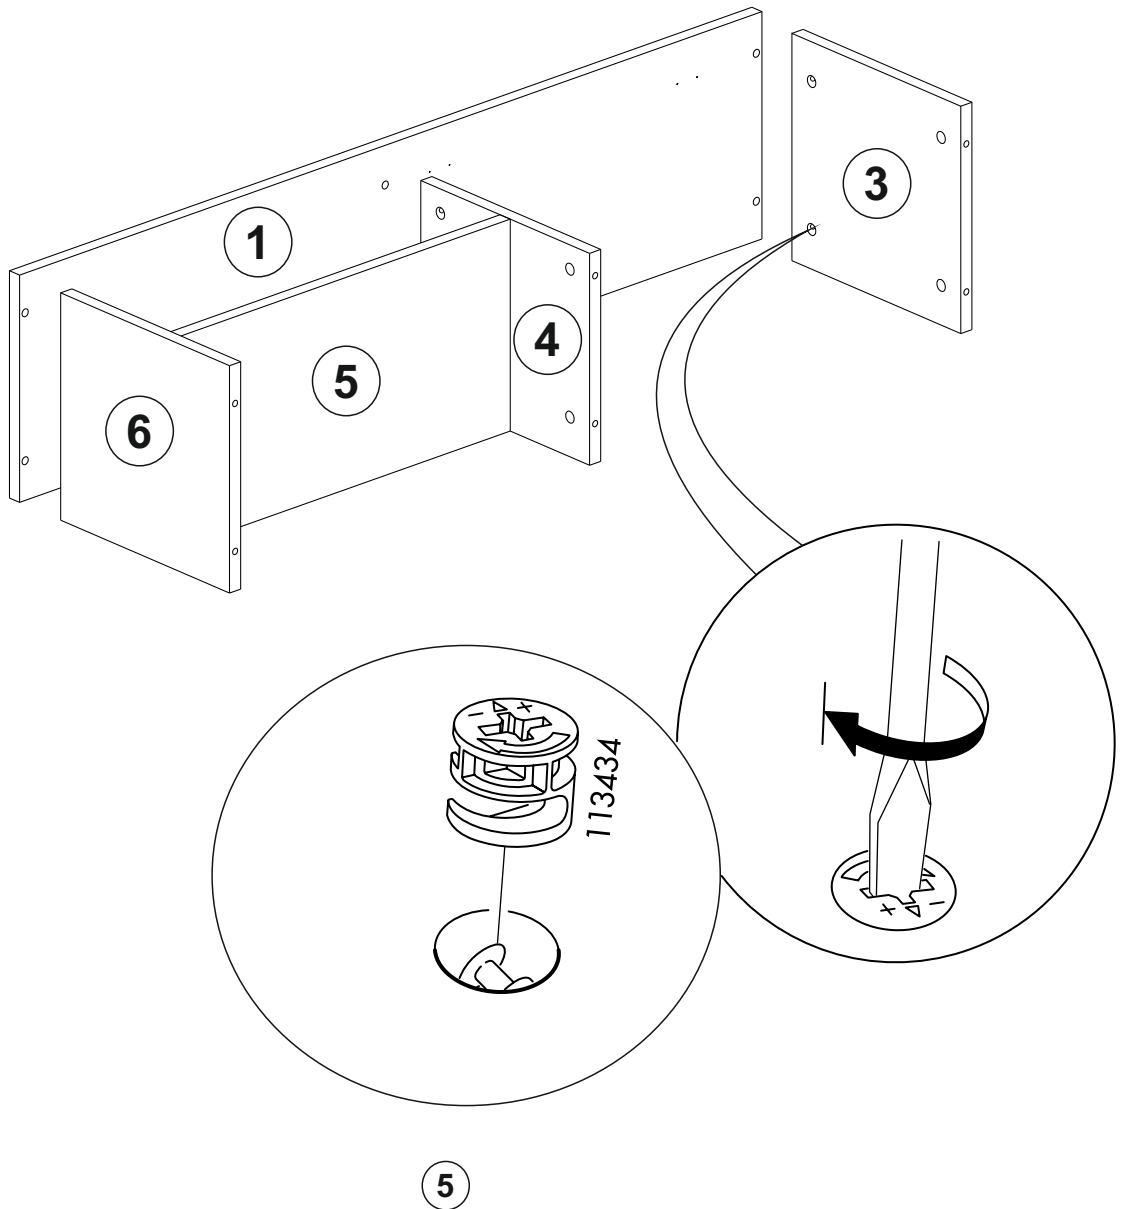

ATTENTION !!

Minifix is the main connection material used in Decortie products. Before starting assembly, please check the drawings below.

ACCESSORY LIST

A02 Minifix k18  16x	A03 Minifix M10  16x	A10 18 mm byz  16x	Z39  4x
C04  2x	C02 sdb menteşe  2x	A40 çivi  12x	A09 3.5x18  24x

GENERAL VIEW

1

2

3

4

5

6

7

A= to connect the hinge to the door
 B= to arrange the door

arrows to show the directions for arrangement of doors.

Have you seen our other products?

www.decorotika.com

Have you seen our other products?

www.decorotika.com