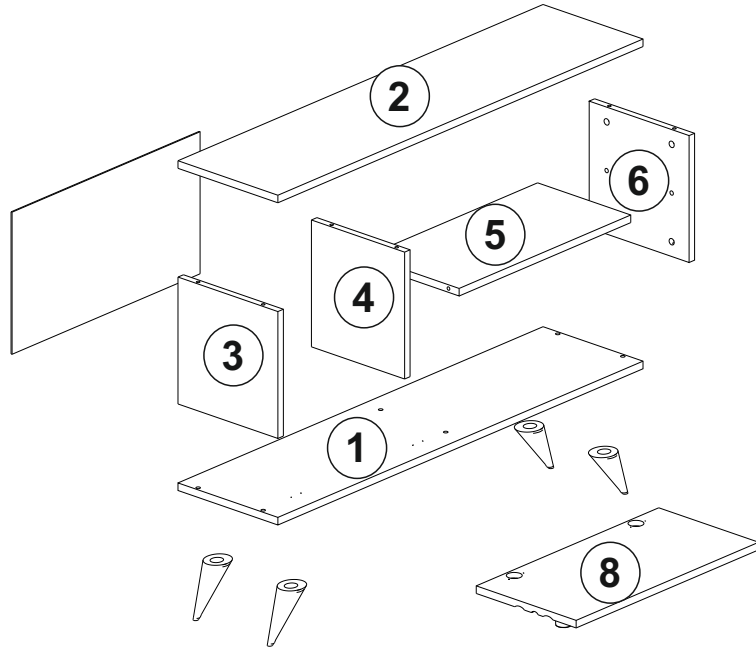

ATTENTION !!

Minifix is the main connection material used in Decortie products. Before starting assembly, please check the drawings below.

ACCESSORY LIST

A02 Minifix k18  16x	A03 Minifix M10  16x	A10 18 mm byz  16x	Z39  4x
C04  2x	C02 sdb menteşe  2x	A40 çivi  12x	A09 3.5x18  24x

GENERAL VIEW

1

2

3

4

5

6

7