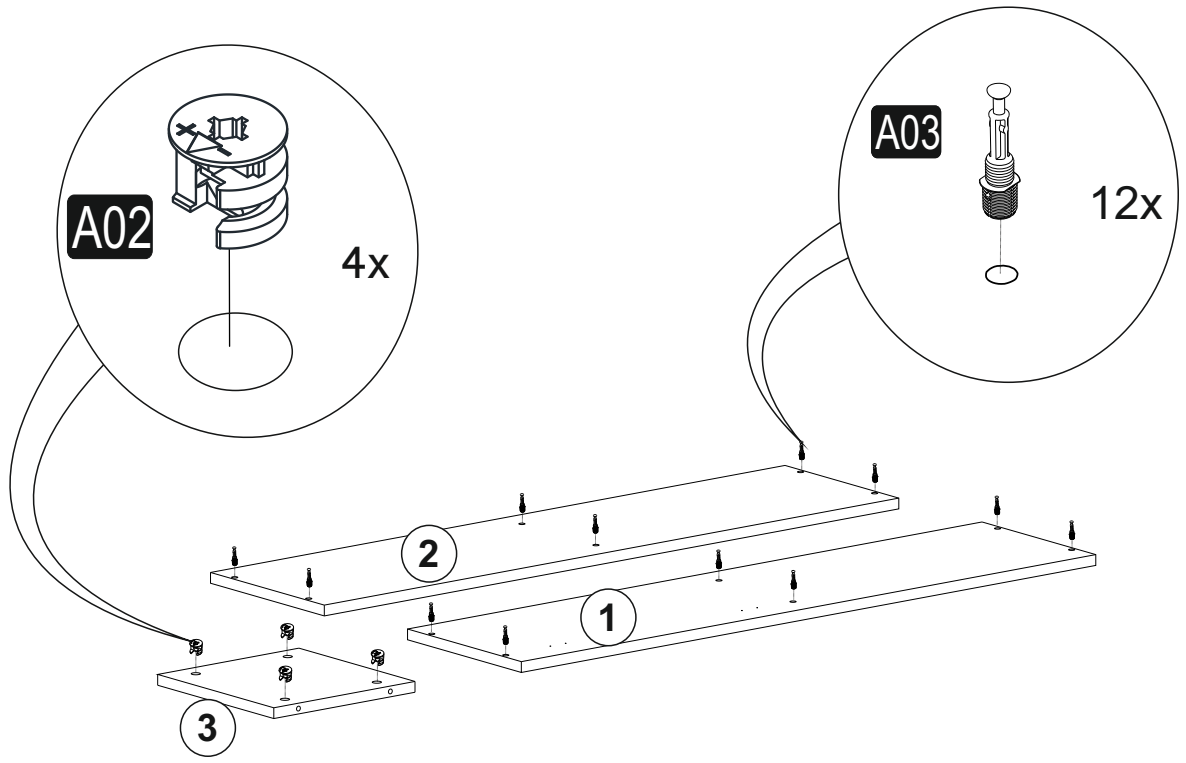

ATTENTION !!

Minifix is the main connection material used in Decortie products. Before starting assembly, please check the drawings below.

ACCESSORY LIST

A02 Minifix k18  16x	A03 Minifix M10  16x	A10 18 mm byz  16x	Z39  4x
C04  2x	C02 sdb menteşe  2x	A40 çivi  12x	A09 3.5x18  24x

GENERAL VIEW

1

2

3

4

5

6

7

A= to connect the hinge to the door
 B= to arrange the door

arrows to show the directions for arrangement of doors.

Have you seen our other products?

www.decorotika.com

Have you seen our other products?

www.decorotika.com