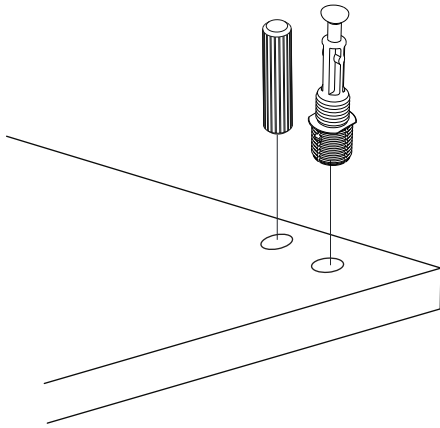

ATTENTION !!

Minifix is the main connection material used in Decortie products. Before starting assembly, please check the drawings below.

ACCESSORY LIST

A02 Minifix k18  16x	A03 Minifix M10  16x	A10 18 mm byz  16x	Z39  4x
C04  2x	C02 sdb menteşe  2x	A40 çivi  12x	A09 3.5x18  24x